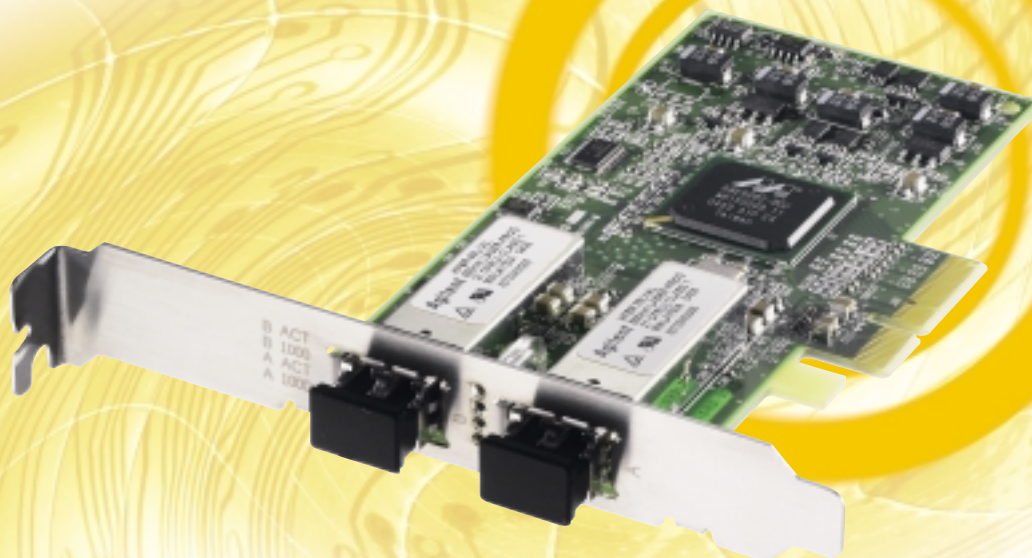

SysKonnnect

SK-9E92

1000Base-LX Dual Port Server Adapter, PCI-Express

SK-9E92

- || Dual Port Gigabit Ethernet Network Adapter for high performance
- || 2 ports 1000Base-LX supports 2 long distance fiber network connections
- || PCI-Express x4

1000Base-LX Dual Port Server Adapter, PCI-Express SK-9E92

Driver Support

Windows: NT4, 98 SE, ME, 2000, XP Professional and Home
Small Business Server 2003, Server 2003, Server 2003 x64,
Server 2003 for 64Bit Itanium

Bus Interface

PCI-Express 1.0a compliant
x4 PCI-Express Serial Link (adapter can also be operated in x8 and x16 slots)
PCI-Express Native Hot Plug according to PCI-Express 1.0a and Advanced Configuration

Network Connector

2 ports with 1000Base-LX LC connector

EMC

CE, FCC Class B, VCCI

Safety Standards

CSA, CB, CE, UL

Notes

- Parity monitoring on all data path
- 96 KB ultra deep memory for each port
- Sensor support for voltage and temperature
- TCP, UDP and IP checksum offload
- TCP Segmentation (Large Send)
- Jumbo Frame support
- System Management Bus Interface for ASF/ IPMI with integrated on chip controller
- Dynamic Interrupt Moderation
- Promiscuous Mode
- Multicast support
- Advanced Power Management (ACPI 2.0)
- PCI Low Profile with included bracket
- SNMP MIB Statistic Specification