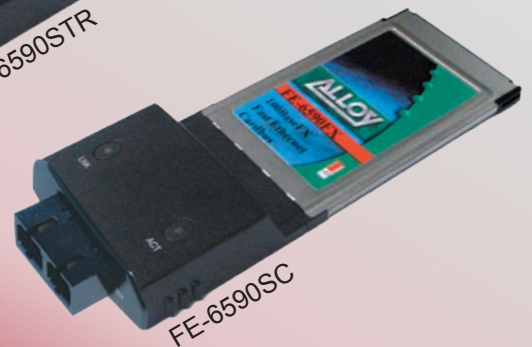

FE-6590xx Series CardBus Fibre Network Adapters

Alloy's FE-6590ST/SC Fast Ethernet Fibre-Optic CardBus adapters are the perfect solution for connecting laptops, notebooks and tablet PC's to high speed fibre optic LANs via a 32bit CardBus interface. Supporting 100Mbps, in both full and half duplex environments, the single piece card features an ST or SC fibre-optic port and diagnostic LEDs integrated with the CardBus body. The FE-6590xx series supports a wide range of operating systems, including Win XP/2000/NT/98/95/3.x, Netware and Redhat Linux 7.2 or 9.0.

With its unique, robust, single piece design, the FE-6590ST/SC is easy to use and install. It requires no external power supply, but derives all power for the fibre interface from the host system

The FE-6590STR model features ruggedised metal fibre connectors, avoiding accidental damage to the fibre connectors; ideal for use in mobile systems that are moved frequently, .

Alloy PCMCIA fibre adapters have been supplied to corporate organistaions, the military and government departments worldwide.

TECHNICAL SPECIFICATIONS

Standards	IEEE 802.3u Fast Ethernet 100Base-FX, CardBus PC Card
Card Slot	68-pin connector
Network Interface	ST/SC Fibre Connector
Fibre Cable	50/125, 62.5/125 or 100/140 microns - multimode, 8.3/125, 8.7/125, 9/125 or 10/125 microns - Single mode
Data Transfer	100Mbps - Full or Half Duplex mode
LED's	Link/Activity FDX/Col
Power Requirements	0.5A @ +3.3V, 0.5A @ +5V
Ambient Temperature	0 to 50 C
Humidity	5% to 90%
Card Dimensions	16(H) x 54(W) x 140(D)mm
Dongle-less	